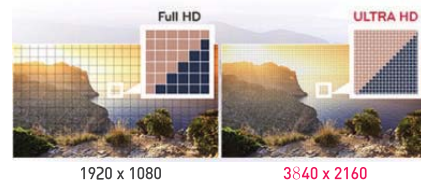

## Dimension

## Ultra High Definition

Discover 4K resolution: The new level of ULTRA HD[3840 x 2160] picture quality makes Full HD[1920 x 1080] look like standard definition.