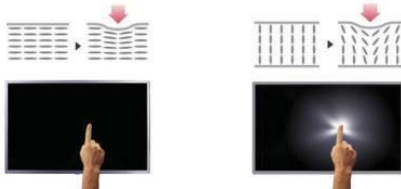

## Dimension

## Dual and Multi Touch

World's best IR Sensor which enables extension/reduction like smart phone by recognition of Infrared Ray Sensor Real Touch..

## IPS Panel (No ripple)

The most visual difference is that, direct touch on IPS hard doesn't effect ripple when touching VA / TN soft screen.-screen