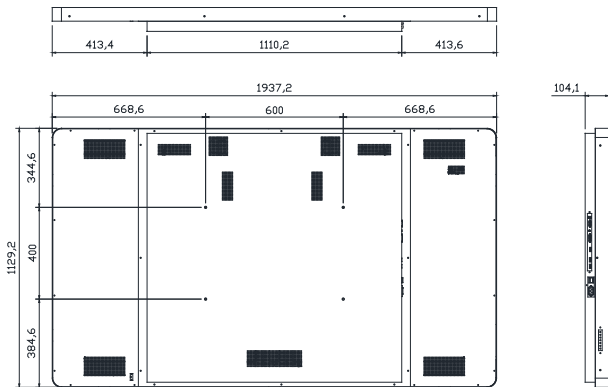

# 84 inch UHD LED Display

Interactive Whiteboard & Monitor

## Dimension

## Specification [CL-84WRF11\_21]

PANEL		Operation	
Screen Size	84"	Operating Temperature	0°C ~ 50°C
Aspect Ratio	16:9	Humidity	10% ~ 90%
Native Resolution	3,840x2,160(UHD)	Altitude	0 ~ 15,000ft
Brightness	350cd/m <sup>2</sup>	Life Time	50,000hr
Contrast Ratio	1,400:1	Power Input Condition	
Viewing Angle(H x V)	178 x 178	Input Voltage	AC 100V to 240V
Response Time	5ms	Input Currency	1.8 ~ 4.2A
Color Depth	10bits/1,06 billion color	Normal Frequency	50/60Hz
Power Consumption	420W	Physical Specification	
Connectivity		Dimension(W x H x D)	1,937.2 x 1,129.2 x 104.1(mm) [Interactive Whiteboard] / 1,904 x 1,096 x 89.1(mm) [Monitor]
Input	DVI, HDMI1, HDMI2, D-SUB, AUDIO	Weight	110kg [Interactive Whiteboard]
	UHD HDMI3, UHD DP, USB(SURVICE)		80kg [Monitor]
	CONTROL RS-232C	VESA Standard Mount Interface	600 x 400
Touch		Accessory	
Sensor Type	IR(Infrared Ray) Sensor	Accessory	Remote Controller, Power cable, HDMI Cable, User Manual, Touch Pen
Touch Point	10 points	Optional Accessory	Wall mount bracket, Stand floor
Touch Method	Pen, Finger		